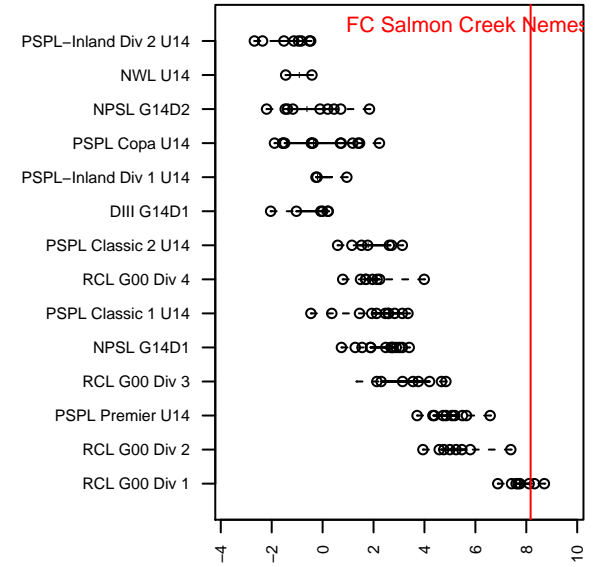

**attack and defense rating
relative to others at age
and all opponents in last 13 months**